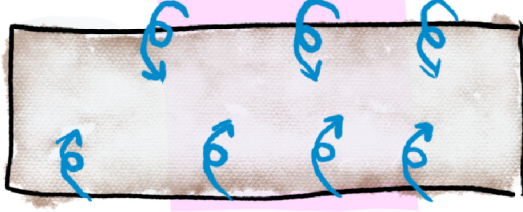

START START

ROLL IT UP, TOWARD THE CENTER

CRUMPLE IT UP, ALL THE WAY DOWN

TEAR THIS ONE IN HALF

TEAR EACH IN HALF AGAIN

FOLD PINCH FOLD

PINCH + TAPE SHOULDERS & WRISTS

EXTRA BITS FOR HATS & ACCESSORIES

TAPE HIPS & KNEES

ATTACH LITTLE SPOONS AT WRISTS

TAPE TO ROCK SHOES

"HANG" THE BODY FROM THE BIG SPOON

ATTACH ARMS TO BODY

PUT PAPER HANDS ON SPOONS

HOW TO ASSEMBLE YOUR

PUPPET PLUS KIT

FROM THE PUPPET KITCHEN... AND YOU!

FINISH!