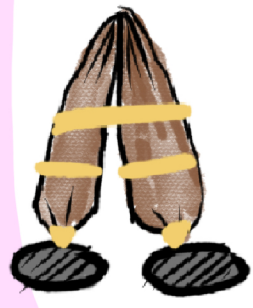

START START

ROLL IT UP, TOWARD THE CENTER

CRUMPLE IT UP, ALL THE WAY DOWN

TEAR THIS ONE IN HALF

TEAR EACH IN HALF AGAIN

FOLD PINCH FOLD

PINCH + TAPE SHOULDERS & WRISTS

EXTRA BITS FOR HATS & ACCESSORIES

TAPE HIPS & KNEES

ATTACH LITTLE SPOONS AT WRISTS

TAPE TO ROCK SHOES

"HANG" THE BODY FROM THE BIG SPOON

ATTACH ARMS TO BODY

PUT PAPER HANDS ON SPOONS

HOW TO ASSEMBLE YOUR

PUPPET PLUS KIT